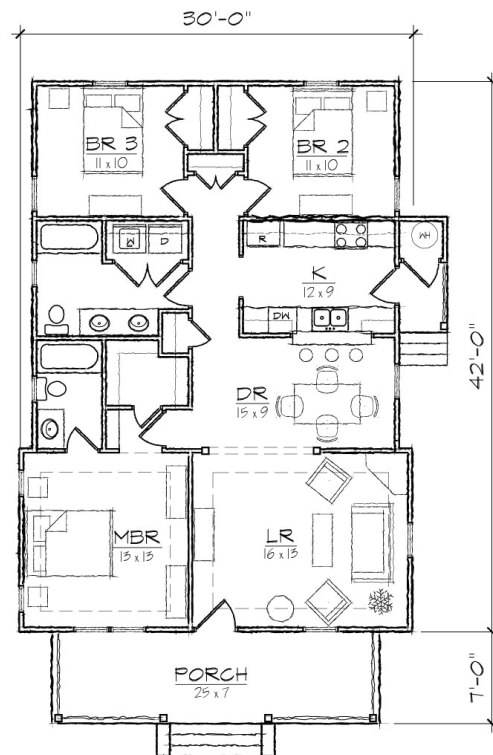

TightLines Designs

creating great places to live

Delany II

This single story Triple-A cottage style house of 1204 square feet features a vaulted living room and a vaulted private master bedroom suite.

The plan includes a total of three bedrooms, two full bathrooms, a laundry room, a galley kitchen with exterior access, and a pass-through that opens to the dining room.

The historically inspired exterior offers a full front porch, covered side porch, and exterior storage room.

*Also available: Delany I, Delany III.
Modifications available upon request.*

Specifications

bedrooms: **3** square footage: **1204** roof pitch: **8/12**
bathrooms: **2** 1st floor ceiling: **9'** width: **30'**
stories: **1** depth: **49'**

FLOOR PLAN