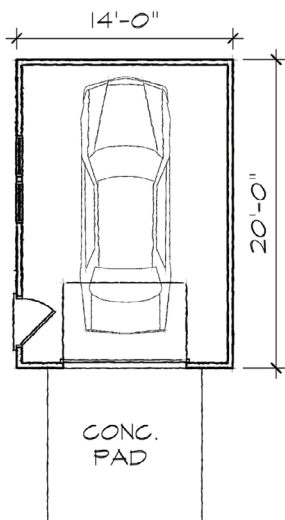

TightLines Designs

creating great places to live

Anderson Garage

Dopler Garage

Weaver Garage

Specifications

We offer a variety of garage designs to complement your TightLines home. The Anderson detached single car garage, Dopler detached two car garage, and Weaver detached single garage with carport can all be colored and detailed to match the style of your home.

Anderson Garage

square footage: **280**
width: **14'**
depth: **20'**
ceiling height: **10'**

Dopler Garage

square footage: **484**
width: **22'**
depth: **22'**
ceiling height: **8'**

Weaver Garage

square footage: **216**
width: **21'**
depth: **18'**
ceiling height: **8'**