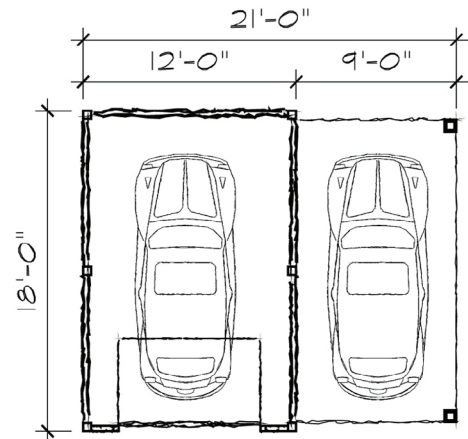

TightLines Designs

creating great places to live

Anderson Garage

Dopler Garage

Weaver Garage

Specifications

We offer a variety of garage designs to complement your TightLines home. The Anderson detached single car garage, Dopler detached two car garage, and Weaver detached single garage with carport can all be colored and detailed to match the style of your home.

Anderson Garage

square footage: **280**
width: **14'**
depth: **20'**
ceiling height: **10'**

Dopler Garage

square footage: **484**
width: **22'**
depth: **22'**
ceiling height: **8'**

Weaver Garage

square footage: **216**
width: **21'**
depth: **18'**
ceiling height: **8'**