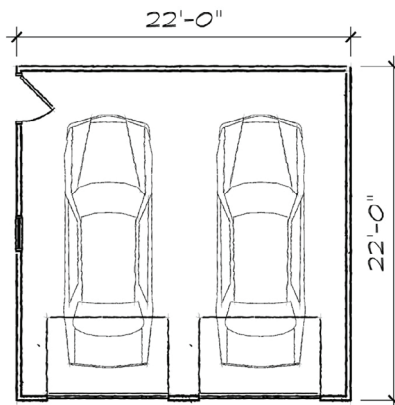

TightLines Designs

creating great places to live

Anderson Garage

Dopler Garage

Weaver Garage

Specifications

We offer a variety of garage designs to complement your TightLines home. The Anderson detached single car garage, Dopler detached two car garage, and Weaver detached single garage with carport can all be colored and detailed to match the style of your home.

Anderson Garage

square footage: **280**
width: **14'**
depth: **20'**
ceiling height: **10'**

Dopler Garage

square footage: **484**
width: **22'**
depth: **22'**
ceiling height: **8'**

Weaver Garage

square footage: **216**
width: **21'**
depth: **18'**
ceiling height: **8'**